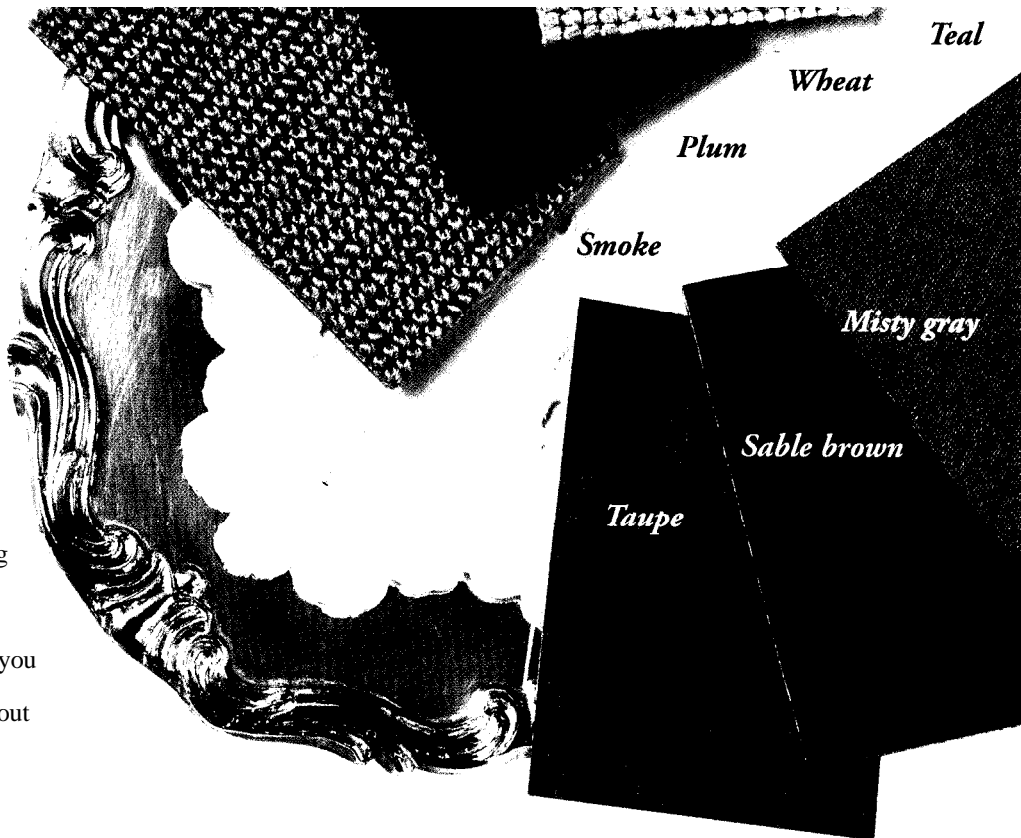

Standard Call/Send buttons at each landing mean your Stair-Glide is always at your service; while an optional key switch gives you the ability to lock the system while you're out