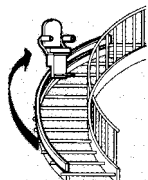

Or outfit your Stair-Glide with custom upholstery to match your drapes or other furniture.

The controls are ideally placed at the end of each arm to let you operate your chair with the simple touch of a button.

**Wraparound** folding arms add to the secure ride (optional)  
 Fingertip controls at the end of each arm

Standard Call/Send buttons at each landing mean your Stair-Glide is always at your service; while an optional key switch gives you the ability to lock the system while you're out