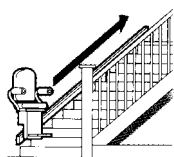

Or outfit your Stair-Glide with custom upholstery to match your drapes or other furniture.

The controls are ideally placed at the end of each arm to let you operate your chair with the simple touch of a button.

**Wraparound** folding arms add to the secure ride (optional)  
 Fingertip controls at the end of each arm

Standard Call/Send buttons at each landing mean your Stair-Glide is always at your service; while an optional key switch gives you the ability to lock the system while you're out