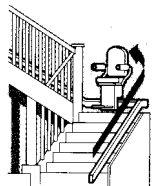

Standard Call/Send buttons at each landing mean your Stair-Glide is always at your service; while an optional key switch gives you the ability to lock the system while you're out